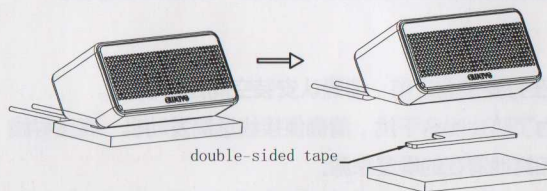

Thank you for purchasing the **awave** brand series, which is the fullrange aluminum speaker specially designed for the non-destructive modification. They have all passed comprehensive tests to ensure its consistency and reliability.

- Before installing the mounting hole, please confirm that the installation space is appropriate.
- To prevent noise interference, make sure that the wiring is away from the engine, high voltage conductors and other potential sources of noise.
- To prevent short circuits, make sure that the wiring avoids moving parts and sharp edges.
- Before installing this product, please make sure that you have read this installation guide carefully.

ATM 1 TECHNICAL PARAMETERS:

MODEL	ATM 1
RMS Power	15W
Speaker	1*1.5" 4 ohm
Frequency Range	260Hz~20K Hz
Sensitivity@ 1W/1M	83 dB
Box	Aluminum
Dimension (LxWxH)	95x46x46 mm

Installation 1: