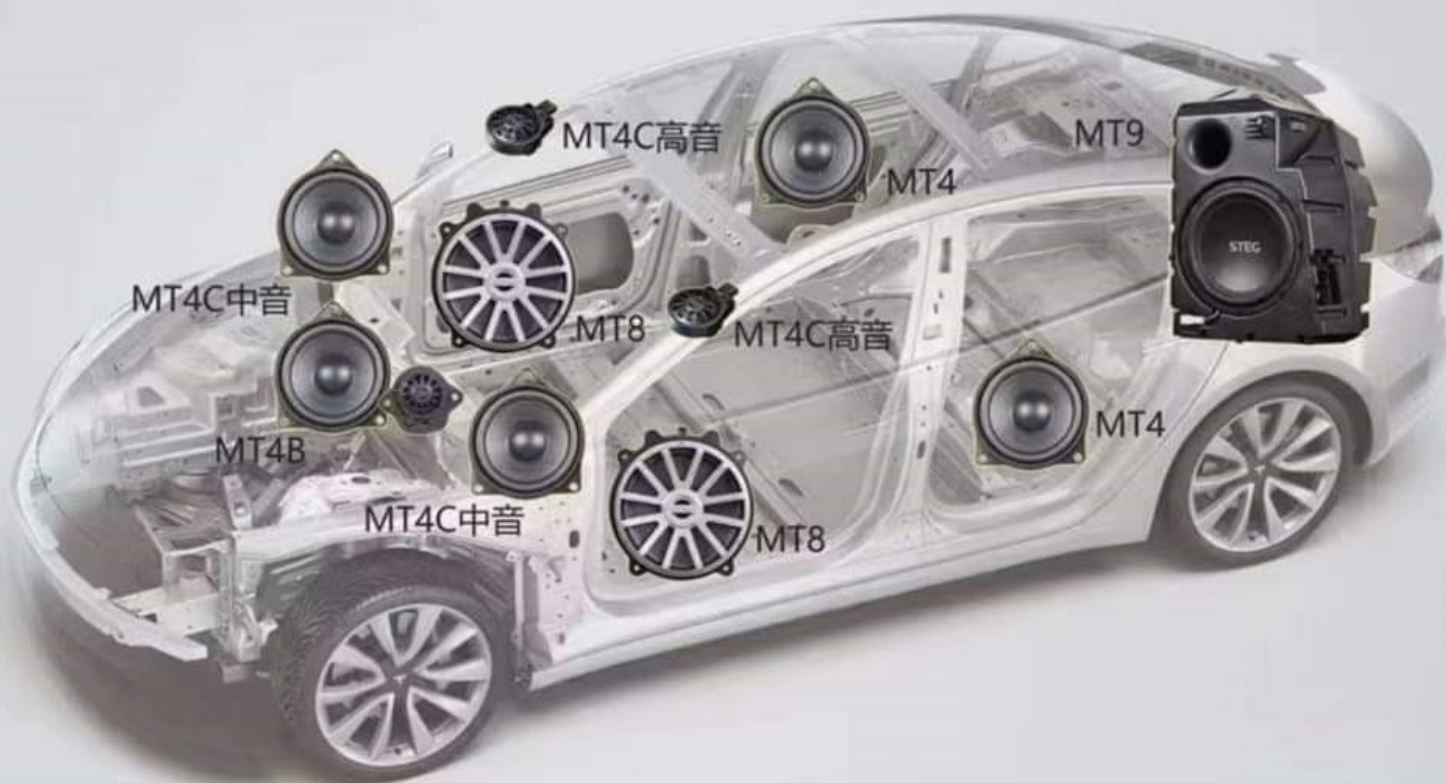

PLUG&PLAY SOLUTION

THE BEST
PRODUCT
2020

AWARD by
GRAND PRIX

EMMA THAILAND
CHAMPIONS
2021

MECA CHINA
STEG THE BEST
BRAND IN CHINA
2020

TESLA DEDICATED SPEAKER

MODEL 3 MODEL Y

MT8